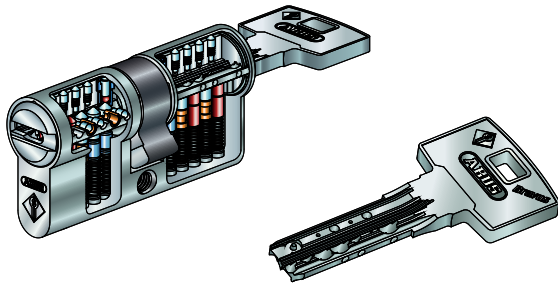

Dubai Metro
United Arab Emirates

Frankfurt Trade Fair
Germany

Emirates Palace Hotel
Abu Dhabi

System BRAVUS.3000

- Highest technical and legal copy protection
- Patent protection until 2030 and unlimited trademark protection
- Reversible key with horizontal keyway
- Intellitec system protects against unauthorised key copying
- Extensive master keying capabilities