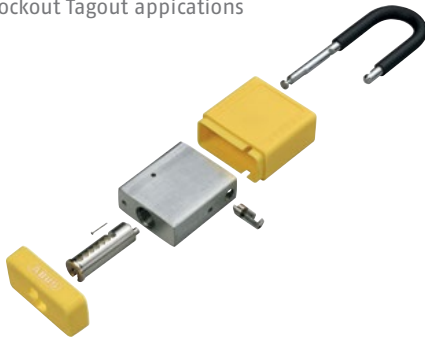

Padlock Covers

For Lockout Tagout applications

Packaging Reference	Product Range	Barcode	Box Qty	2016 RRP Ex VAT
74/40 Top Cover Black	74	4003318 59162 4	1	£1.71
74/40 Bottom Cover Black	74	4003318 59172 3	1	£1.50
74/40 Top Cover Blue	74	4003318 59159 4	1	£1.71
74/40 Bottom Cover Blue	74	4003318 59170 9	1	£1.50
74/40 Top Cover Brown	74	4003318 59165 5	1	£1.71
74/40 Bottom Cover Brown	74	4003318 59175 4	1	£1.50
74/40 Top Cover Green	74	4003318 59163 1	1	£1.71
74/40 Bottom Cover Green	74	4003318 59173 0	1	£1.50
74/40 Top Cover Grey	74	4003318 59168 6	1	£1.71