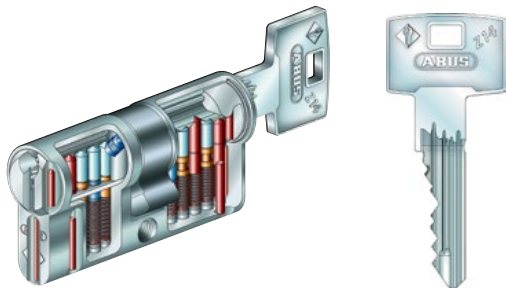

System Z14

- High protection against illegal key copying and cylinder manipulation
- Patent protection until 2030 and unlimited trademark protection

MK
With 2 cut keys

KD/KA
With 2 cut keys

'O' Bitted
Without keys

DM
Cylinder without cores and keys

Z410 Double Euro Cylinder

Overall Cylinder Size	MK	KD/KA	DM
60mm	£41.24	£31.29	£16.52
65mm	£43.38	£33.43	£18.66
70mm	£45.52	£35.57	£20.80
75mm	£47.66	£37.71	£22.94
80mm	£49.80	£39.85	£25.08
85mm	£51.94	£41.99	£27.22
90mm	£54.08	£44.13	£29.36
95mm	£56.22	£46.27	£31.50
100mm	£58.36	£48.41	£33.64
105mm	£60.50	£50.55	£35.78
110mm	£62.64	£52.69	£37.92
Add £4.74 for every 5mm above 60mm for sizes over 110mm			
Example: 410KD 35 35 = 70mm @ £35.57			
Note: When ordering offsets please specify both offset sizes			

Z430 Thumbturn Euro Cylinder (Z Turn)

Overall Cylinder Size	MK	KD/KA	DM
60mm	£49.22	£39.27	£20.24
65mm	£51.36	£41.41	£22.38
70mm	£53.50	£43.55	£24.52
75mm	£55.64	£45.69	£26.66
80mm	£57.78	£47.83	£28.80
85mm	£59.92	£49.97	£30.94
90mm	£62.06	£52.11	£33.08
95mm	£64.20	£54.25	£35.22
100mm	£66.34	£56.39	£37.36
105mm	£68.48	£58.53	£39.50
110mm	£70.62	£60.67	£41.64
Add £4.74 for every 5mm above 60mm for sizes over 110mm			
Example: 430KD 35 35 = 70mm @ £43.55			
Note: When ordering offsets please specify both offset sizes			

Z452 Half Euro Cylinder

Overall Cylinder Size	MK	KD/KA	DM
40mm	£35.34	£25.39	£11.24
45mm	£37.48	£27.53	£13.38
50mm	£39.62	£29.67	£15.52
55mm	£41.76	£31.81	£17.66
60mm	£43.90	£33.95	£19.80
65mm	£46.04	£36.09	£21.94
70mm	£48.18	£38.23	£24.08
Add £4.74 for every 5mm above 60mm for sizes over 110mm			
Example: 452KD 10 30 = 40mm @ £25.39			

Z417 Double Oval Cylinder

Overall Cylinder Size	MK	KD/KA	DM
60mm	£67.51	£57.56	£33.75
70mm	£71.79	£61.84	£38.03
80mm	£76.07	£66.12	£42.31
90mm	£80.35	£70.40	£46.59

Z437 Thumbturn Oval Cylinder (Z Turn)

Overall Cylinder Size	MK	KD/KA	DM
60mm	£80.28	£70.33	£39.63
70mm	£84.56	£74.61	£43.91
80mm	£88.85	£78.90	£48.19
90mm	£93.13	£83.18	£52.47

Z457 Half Oval Cylinder

Overall Cylinder Size	MK	KD/KA	DM
40mm	£52.81	£42.86	£29.36
45mm	£54.95	£45.00	£31.50
50mm	£57.09	£47.14	£33.64
60mm	£59.23	£49.28	£35.78

Other Cylinders

Item No	Description	MK	KD/KA	'O' Bitted
Z456-29.6 NI / MS	Z14 - UK Rim Cylinder	£46.70	£36.75	£29.15
Z456-D30	Z14 - Push Lock Cylinder	£80.43	£70.48	£62.88
Z456-ES1	Z14 - Key 24mm Switch Cylinder	£91.44	£81.49	£73.89
Z456-ES2	Z14 - Key 24mm (Rebound) Switch Cylinder	£91.44	£81.49	£73.89
Z456-H24	Z14 - 25mm Dia Cam Lock	£45.64	£35.69	£28.09
Z456-MZ	Z14 - Furniture Cylinder	£64.49	£54.54	£46.94
Z456-SR1 NI / MS	Z14 - UK Mortice Screw-In Cylinder	£55.39	£45.44	£37.84
Z457-1 NI / MS	Z14 - Internal Scandinavian Cylinder	£45.81	£35.86	£28.26
Z457-2 NI / MS	Z14 - External Scandinavian Cylinder	£45.81	£35.86	£28.26
Z457-M NI / MS	Z14 - Norwegian Oval Cylinder	£57.88	£47.93	£40.33
Z492-VHS83	Z14 - 83 Padlock Cylinder	£44.15	£34.20	£26.60