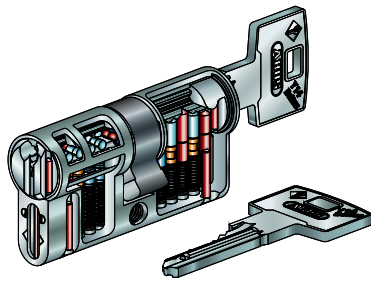

System Y14 Deltus

- High protection against illegal key copying and cylinder manipulation
- Patent protection until 2030 and unlimited trademark protection
- Intellitec system protects against unauthorised key copying

MK
With 2 cut keys

KD/KA
With 2 cut keys

'0' Bitted
Without keys

DM
Cylinder without cores and keys

YD410 Double Euro Cylinder

Overall Cylinder Size	MK	KD/KA	DM
60mm	£48.81	£38.86	£16.52
65mm	£50.95	£41.00	£18.66
70mm	£53.09	£43.14	£20.80
75mm	£55.23	£45.28	£22.94
80mm	£57.37	£47.42	£25.08
85mm	£59.52	£49.57	£27.22
90mm	£61.66	£51.71	£29.36
95mm	£63.80	£53.85	£31.50
100mm	£65.94	£55.99	£33.64
105mm	£68.08	£58.13	£35.78
110mm	£70.22	£60.27	£37.92

Add £4.74 for every 5mm above 60mm for sizes over 110mm

Example: 410KD 35 35 = 70mm @ £43.14

Note: When ordering offsets please specify both offset sizes

YD430 Thumbturn Euro Cylinder (Z Turn)

Overall Cylinder Size	MK	KD/KA	DM
60mm	£54.96	£45.01	£20.24
65mm	£57.10	£47.15	£22.38
70mm	£59.24	£49.29	£24.52
75mm	£61.38	£51.43	£26.66
80mm	£63.52	£53.57	£28.80
85mm	£65.66	£55.71	£30.94
90mm	£67.81	£57.86	£33.08
95mm	£69.95	£60.00	£35.22
100mm	£72.09	£62.14	£37.36
105mm	£74.23	£64.28	£39.50
110mm	£76.37	£66.42	£41.64

Add £4.74 for every 5mm above 60mm for sizes over 110mm

Example: 430KD 35 35 = 70mm @ £49.29

Note: When ordering offsets please specify both offset sizes

YD452 Half Euro Cylinder

Overall Cylinder Size	MK	KD/KA	DM
40mm	£40.81	£30.86	£11.24
45mm	£42.95	£33.00	£13.38
50mm	£45.09	£35.14	£15.52
55mm	£47.23	£37.28	£17.66
60mm	£49.37	£39.42	£19.80
65mm	£51.51	£41.56	£21.94
70mm	£53.66	£43.71	£24.08

Add £4.74 for every 5mm above 60mm for sizes over 110mm

Example: 452KD 10 30 = 40mm @ £30.86

YD417 Double Oval Cylinder

Overall Cylinder Size	MK	KD/KA	DM
60mm	£75.36	£65.41	£33.75
70mm	£79.64	£69.69	£38.03
80mm	£83.92	£73.97	£42.31
90mm	£88.20	£78.25	£46.59

YD437 Thumbturn Oval Cylinder (Z Turn)

Overall Cylinder Size	MK	KD/KA	DM
60mm	£86.69	£76.74	£39.63
70mm	£90.97	£81.02	£43.91
80mm	£95.26	£85.31	£48.19
90mm	£99.54	£89.59	£52.47

YD457 Half Oval Cylinder

Overall Cylinder Size	MK	KD/KA	DM
40mm	£63.04	£53.09	£29.36
45mm	£65.18	£55.23	£31.50
50mm	£67.32	£57.37	£33.64
60mm	£69.46	£59.51	£35.78

Other Cylinders

Item No	Description	MK	KD/KA	'0' Bitted
YD456-29.6	Y14 Deltus - UK Rim Cylinder	£52.39	£42.44	£34.04
YD456-D30	Y14 Deltus - Push Lock Cylinder	£87.01	£77.06	£68.66
YD456-ES1	Y14 Deltus - Key 24mm Switch Cylinder	£98.31	£88.36	£79.96
YD456-ES2	Y14 Deltus - Key 24mm (Rebound) Switch Cylinder	£98.31	£88.36	£79.96
YD456-H24	Y14 Deltus - 25mm Dia Cam Lock	£51.39	£41.44	£33.04
YD456-MZ	Y14 Deltus - Furniture Cylinder	£69.18	£59.23	£50.83
YD456-SR1	Y14 Deltus - UK Mortice Screw-In Cylinder	£59.45	£49.50	£41.10
YD457-1	Y14 Deltus - Internal Scandinavian Cylinder	£51.18	£41.23	£32.83
YD457-2	Y14 Deltus - External Scandinavian Cylinder	£51.18	£41.23	£32.83
YD457-M	Y14 Deltus - Norwegian Oval Cylinder	£63.88	£53.93	£45.53
YD492-VHS83	Y14 Deltus - 83 Padlock Cylinder	£50.39	£40.44	£32.04