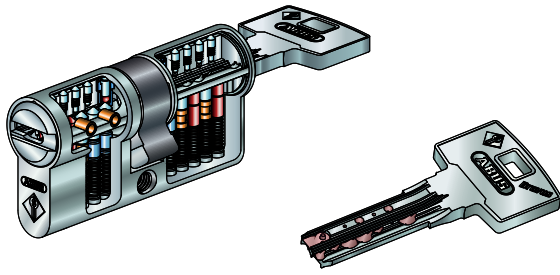

System BRAVUS.2000

- Highest technical and legal copy protection
- Patent protection until 2030 and unlimited trademark protection
- Reversible key with horizontal keyway
- Intellitec system protects against unauthorised key copying
- Extensive master keying capabilities

MK
With 2 cut keys

KD/KA
With 2 cut keys

'O' Bitted
Without keys

DM
Cylinder without cores and keys

B2L410 Double Euro Cylinder			
Overall Cylinder Size	MK	KD/KA	DM
60mm	£69.24	£59.29	£22.77
65mm	£72.10	£62.15	£25.14
70mm	£74.97	£65.02	£27.53
75mm	£77.80	£67.85	£29.90
80mm	£80.67	£70.72	£32.29
85mm	£83.51	£73.56	£34.66
90mm	£86.36	£76.41	£37.03
95mm	£89.23	£79.28	£39.42
100mm	£92.07	£82.12	£41.79
105mm	£94.94	£84.99	£44.18
110mm	£97.77	£87.82	£46.55
Add £4.74 for every 5mm above 60mm for sizes over 110mm			
Example: 410KD 35 35 = 70mm @ £65.02			
Note: When ordering offsets please specify both offset sizes			

B2L430 Thumbturn Euro Cylinder (Z Turn)			
Overall Cylinder Size	MK	KD/KA	DM
60mm	£82.97	£73.02	£28.61
65mm	£85.80	£75.85	£30.98
70mm	£88.66	£78.71	£33.37
75mm	£91.53	£81.58	£35.74
80mm	£94.38	£84.43	£38.11
85mm	£97.23	£87.28	£40.50
90mm	£100.07	£90.12	£42.87
95mm	£102.94	£92.99	£45.26
100mm	£105.79	£95.84	£47.63
105mm	£108.63	£98.68	£50.00
110mm	£111.50	£101.55	£52.39
Add £4.74 for every 5mm above 60mm for sizes over 110mm			
Example: 430KD 35 35 = 70mm @ £78.71			
Note: When ordering offsets please specify both offset sizes			

B2L452 Half Euro Cylinder			
Overall Cylinder Size	MK	KD/KA	DM
40mm	£62.25	£52.30	£22.48
45mm	£65.10	£55.15	£24.85
50mm	£67.95	£58.00	£27.22
55mm	£70.82	£60.87	£29.61
60mm	£73.66	£63.71	£31.98
65mm	£76.51	£66.56	£34.37
70mm	£79.38	£69.43	£36.74
Add £4.74 for every 5mm above 60mm for sizes over 110mm			
Example: 452KD 10 30 = 40mm @ £52.30			

B2L417 Double Oval Cylinder			
Overall Cylinder Size	MK	KD/KA	DM
60mm	POA	POA	POA
70mm	POA	POA	POA
80mm	POA	POA	POA
90mm	POA	POA	POA

B2L437 Thumbturn Oval Cylinder (Z Turn)			
Overall Cylinder Size	MK	KD/KA	DM
60mm	POA	POA	POA
70mm	POA	POA	POA
80mm	POA	POA	POA
90mm	POA	POA	POA

B2L457 Half Oval Cylinder			
Overall Cylinder Size	MK	KD/KA	DM
40mm	POA	POA	POA
45mm	POA	POA	POA
50mm	POA	POA	POA
60mm	POA	POA	POA

Other Cylinders				
Item No	Description	MK	KD/KA	'O' Bitted
B2L456-29.6	UK Rim	£92.14	£83.39	£67.43
B2L456-SR1	Mortice Screw-In	£86.39	£77.64	£61.68
B2L457-1	Scandinavian Int.	£93.12	£84.37	£68.41
B2L457-2	Scandinavian Ext.	£93.12	£84.37	£68.41
B2L492VHS-83	83 Series Padlock Cylinder	£79.49	£70.74	£54.78

Cores			
Item No	Description	Finish	RRP Ex VAT
76QA0000V-30	Bravus 3000 - Core 30mm Nickel Finish	Ni	£8.04
76QA0000V-35	Bravus 3000 - Core 35mm Nickel Finish	Ni	£8.04
76QA0010V-30	Bravus 3000 - Core 30mm Polished Brass Finish	Ms	£8.04
76QA0010V-35	Bravus 3000 - Core 35mm Polished Brass Finish	Ms	£8.04