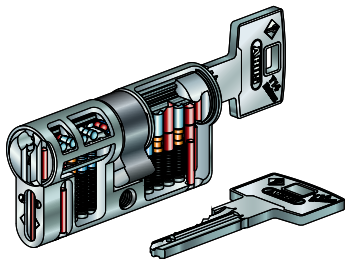

System Y14

- High technical copy protection with curved profile and key stopper at the key tip
- Patented until 2020
- Curved profile offers key stability
- Suitable for individual or keyed alike cylinders as well as complex master key systems

MK
With 2 cut keys

KD/KA
With 2 cut keys

'O' Bitted
Without keys

DM
Cylinder without cores and keys

Y410 Double Euro Cylinder

Overall Cylinder Size	MK	KD/KA	DM
60mm	£41.72	£31.77	£16.52
65mm	£43.86	£33.91	£18.66
70mm	£46.00	£36.05	£20.80
75mm	£48.14	£38.19	£22.94
80mm	£50.28	£40.33	£25.08
85mm	£52.42	£42.47	£27.22
90mm	£54.56	£44.61	£29.36
95mm	£56.70	£46.75	£31.50
100mm	£58.84	£48.89	£33.64
105mm	£60.98	£51.03	£35.78
110mm	£63.12	£53.17	£37.92
Add £4.74 for every 5mm above 60mm for sizes over 110mm			
Example: 410KD 35 35 = 70mm @ £36.05			
Note: When ordering offsets please specify both offset sizes			

Y430 Thumbturn Euro Cylinder (Z Turn)

Overall Cylinder Size	MK	KD/KAY	DM
60mm	£50.40	£40.45	£20.24
65mm	£52.54	£42.59	£22.38
70mm	£54.68	£44.73	£24.52
75mm	£56.82	£46.87	£26.66
80mm	£58.96	£49.01	£28.80
85mm	£61.10	£51.15	£30.94
90mm	£63.24	£53.29	£33.08
95mm	£65.38	£55.43	£35.22
100mm	£67.52	£57.57	£37.36
105mm	£69.67	£59.72	£39.50
110mm	£71.81	£61.86	£41.64
Add £4.74 for every 5mm above 60mm for sizes over 110mm			
Example: 430KD 35 35 = 70mm @ £44.73			
Note: When ordering offsets please specify both offset sizes			

Y452 Half Euro Cylinder

Overall Cylinder Size	MK	KD/KA	DM
40mm	£35.92	£25.97	£11.24
45mm	£38.06	£28.11	£13.38
50mm	£40.20	£30.25	£15.52
55mm	£42.34	£32.39	£17.66
60mm	£44.48	£34.53	£19.80
65mm	£46.62	£36.67	£21.94
70mm	£48.76	£38.81	£24.08
Add £4.74 for every 5mm above 60mm for sizes over 110mm			
Example: 452KD 10 30 = 40mm @ £25.97			

Y417 Double Oval Cylinder

Overall Cylinder Size	MK	KD/KA	DM
60mm	£68.94	£58.99	£33.75
70mm	£73.22	£63.27	£38.03
80mm	£77.50	£67.55	£42.31
90mm	£81.78	£71.83	£46.59

Y437 Thumbturn Oval Cylinder (Z Turn)

Overall Cylinder Size	MK	KD/KA	DM
60mm	£81.97	£72.02	£39.63
70mm	£86.25	£76.30	£43.91
80mm	£90.53	£80.58	£48.19
90mm	£94.81	£84.86	£52.47

Y457 Half Oval Cylinder

Overall Cylinder Size	MK	KD/KA	DM
40mm	£59.11	£49.16	£29.36
45mm	£61.25	£51.30	£31.50
50mm	£63.39	£53.44	£33.64
60mm	£65.53	£55.58	£35.78

Other Cylinders

Item No	Description	MK	KD/KA	'O' Bitted
Y456-29.6 NI / MS	Y14 - UK Rim Cylinder	£47.47	£37.52	£29.92
Y456-D30	Y14 - Push Lock Cylinder	£82.18	£72.23	£64.63
Y456-ES1	Y14 - Key 24mm Switch Cylinder	£93.50	£83.55	£75.95
Y456-ES2	Y14 - Key 24mm (Rebound) Switch Cylinder	£93.50	£83.55	£75.95
Y456-H24	Y14 - 25mm Dia Cam Lock	£46.50	£36.55	£28.95
Y456-MZ	Y14 - Furniture Cylinder	£64.35	£54.40	£46.80
Y456-SR1 NI / MS	Y14 - UK Mortice Screw-In Cylinder	£55.66	£45.71	£38.11
Y457-1 NI / MS	Y14 - Internal Scandinavian Cylinder	£46.66	£36.71	£29.11
Y457-2 NI / MS	Y14 - External Scandinavian Cylinder	£46.66	£36.71	£29.11
Y457-M NI / MS	Y14 - Norwegian Oval Cylinder	£59.07	£49.12	£41.52
Y492-VHS83	Y14 - 83 Padlock Cylinder	£44.15	£34.20	£26.60