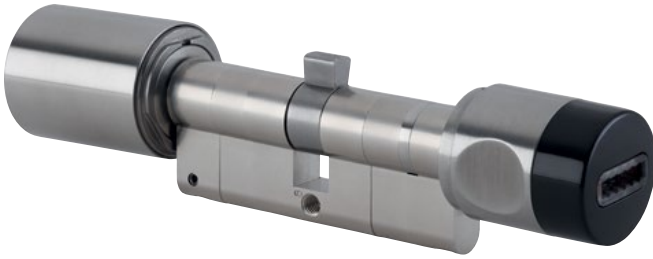

CodeLoxx Standard Proximity

- Electronic double thumbturn cylinder
- Chip Key reader
- Additional reader for contactless transponders
- Optical signalling

UK Product Ref	Barcode		2016 RRP ex VAT
CLX-LPXA-S-00	Mechatronic Thumbturn Eurocylinder	Chip Key & Proximity Reader	£330.01
CLX-LPXA-S-10	Mechatronic Thumbturn Eurocylinder, Drill Protected	Chip Key & Proximity Reader	£351.27
CLX-LPXA-AFP-10	Mechatronic Thumbturn Eurocylinder, Drill Protected, Alarm AEBasic, Plus	Chip Key & Proximity Reader	£504.72
CLX-LPXA-SP-00	Mechatronic Thumbturn Eurocylinder, Plus	Chip Key & Proximity Reader	£386.40
CLX-LPXA-SP-10	Mechatronic Thumbturn Eurocylinder, Drill Protected, Plus	Chip Key & Proximity Reader	£407.66