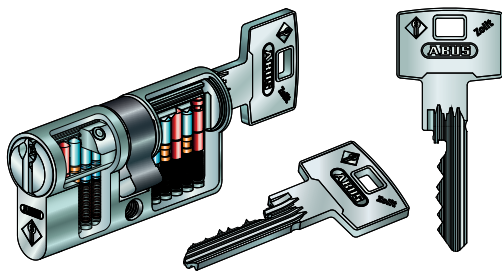

System Zolit.1000

- Entry level flat profile system
- Patented until 2034 with Intop trademark protection
- Unlimited trademark protection and technical copy protection

MK
With 2 cut keys

KD/KA
With 2 cut keys

'0' Bitted
Without keys

DM
Cylinder without cores and keys

Z1L410 Double Euro Cylinder

Overall Cylinder Size	MK	KD/KA	DM
60mm	£41.72	£31.77	£16.52
65mm	£43.86	£33.91	£18.66
70mm	£46.00	£36.05	£20.80
75mm	£48.14	£38.19	£22.94
80mm	£50.28	£40.33	£25.08
85mm	£52.42	£42.47	£27.22
90mm	£54.56	£44.61	£29.36
95mm	£56.70	£46.75	£31.50
100mm	£58.84	£48.89	£33.64
105mm	£60.98	£51.03	£35.78
110mm	£63.12	£53.17	£37.92
Add £4.74 for every 5mm above 60mm for sizes over 110mm			
Example: 410KD 35 35 = 70mm @ £36.05			
Note: When ordering offsets please specify both offset sizes			

Z1L430 Thumbturn Euro Cylinder (Z Turn)

Overall Cylinder Size	MK	KD/KA	DM
60mm	£50.40	£40.45	£20.24
65mm	£52.54	£42.59	£22.38
70mm	£54.68	£44.73	£24.52
75mm	£56.82	£46.87	£26.66
80mm	£58.96	£49.01	£28.80
85mm	£61.10	£51.15	£30.94
90mm	£63.24	£53.29	£33.08
95mm	£65.38	£55.43	£35.22
100mm	£67.52	£57.57	£37.36
105mm	£69.67	£59.72	£39.50
110mm	£71.81	£61.86	£41.64
Add £4.74 for every 5mm above 60mm for sizes over 110mm			
Example: 430KD 35 35 = 70mm @ £44.73			
Note: When ordering offsets please specify both offset sizes			

Z1L452 Half Euro Cylinder

Overall Cylinder Size	MK	KD/KA	DM
40mm	£35.92	£25.97	£11.24
45mm	£38.06	£28.11	£13.38
50mm	£40.20	£30.25	£15.52
55mm	£42.34	£32.39	£17.66
60mm	£44.48	£34.53	£19.80
65mm	£46.62	£36.67	£21.94
70mm	£48.76	£38.81	£24.08
Add £4.74 for every 5mm above 60mm for sizes over 110mm			
Example: 452KD 10 30 = 40mm @ £25.97			

Z1L417 Double Oval Cylinder

Overall Cylinder Size	MK	KD/KA	DM
60mm	£68.94	£58.99	£33.75
70mm	£73.22	£63.27	£38.03
80mm	£77.50	£67.55	£42.31
90mm	£81.78	£71.83	£46.59

Z1L437 Thumbturn Oval Cylinder (Z Turn)

Overall Cylinder Size	MK	KD/KA	DM
60mm	£81.97	£72.02	£39.63
70mm	£86.25	£76.30	£43.91
80mm	£90.53	£80.58	£48.19
90mm	£94.81	£84.86	£52.47

Z1L457 Half Oval Cylinder

Overall Cylinder Size	MK	KD/KA	DM
40mm	£59.11	£49.16	£29.36
45mm	£61.25	£51.30	£31.50
50mm	£63.39	£53.44	£33.64
60mm	£65.53	£55.58	£35.78

Other Cylinders

Item No	Description	MK	KD/KA	'0' Bitted
Z1L456-29.6 NI / MS	Zolit 1000 - UK Rim Cylinder	£47.47	£37.52	£29.92
Z1L456-D30	Zolit 1000 - Push Lock Cylinder	£82.18	£72.23	£64.63
Z1L456-ES1	Zolit 1000 - Key 24mm Switch Cylinder	£93.50	£83.55	£75.95
Z1L456-ES2	Zolit 1000 - Key 24mm (Rebound) Switch Cylinder	£93.50	£83.55	£75.95
Z1L456-H24	Zolit 1000 - 25mm Dia Cam Lock	£46.50	£36.55	£28.95
Z1L456-MZ	Zolit 1000 - Furniture Cylinder	£64.35	£54.40	£46.80
Z1L456-SR1 NI / MS	Zolit 1000 - UK Mortice Screw-In Cylinder	£55.66	£45.71	£38.11
Z1L457-1 NI / MS	Zolit 1000 - Internal Scandinavian Cylinder	£46.66	£36.71	£29.11
Z1L457-2 NI / MS	Zolit 1000 - External Scandinavian Cylinder	£46.66	£36.71	£29.11
Z1L457-M NI / MS	Zolit 1000 - Norwegian Oval Cylinder	£59.07	£49.12	£41.52
Z1L492-VHS83	Zolit 1000 - 83 Padlock Cylinder	£44.15	£34.20	£26.60