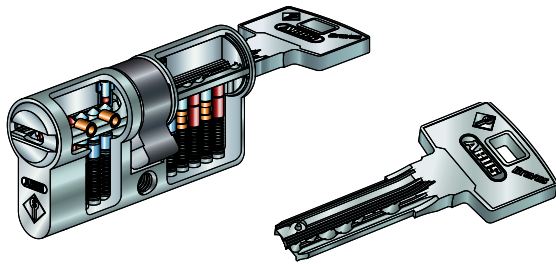

System BRAVUS.1000

- Highest technical and legal copy protection
- Patent protection until 2030 and unlimited trademark protection
- Reversible key with horizontal keyway
- Intellitec system protects against unauthorised key copying
- Extensive master keying capabilities

MK
With 2 cut keys

KD/KA
With 2 cut keys

'0' Bitted
Without keys

DM
Cylinder without cores and keys

B1L410 Double Euro Cylinder			
Overall Cylinder Size	MK	KD/KA	DM
60mm	£63.46	£53.51	£22.77
65mm	£66.04	£56.09	£25.14
70mm	£68.61	£58.66	£27.53
75mm	£71.19	£61.24	£29.90
80mm	£73.77	£63.82	£32.29
85mm	£76.34	£66.39	£34.66
90mm	£78.92	£68.97	£37.03
95mm	£81.50	£71.55	£39.42
100mm	£84.05	£74.10	£41.79
105mm	£86.63	£76.68	£44.18
110mm	£89.21	£79.26	£46.55
Add £4.74 for every 5mm above 60mm for sizes over 110mm			
Example: 410KD 35 35 = 70mm @ £58.66			
Note: When ordering offsets please specify both offset sizes			

B1L430 Thumbturn Euro Cylinder (Z Turn)			
Overall Cylinder Size	MK	KD/KA	DM
60mm	£76.20	£66.25	£28.61
65mm	£78.77	£68.82	£30.98
70mm	£81.35	£71.40	£33.37
75mm	£83.93	£73.98	£35.74
80mm	£86.50	£76.55	£38.11
85mm	£89.08	£79.13	£40.50
90mm	£91.66	£81.71	£42.87
95mm	£94.23	£84.28	£45.26
100mm	£96.81	£86.86	£47.63
105mm	£99.39	£89.44	£50.00
110mm	£101.96	£92.01	£52.39
Add £4.74 for every 5mm above 60mm for sizes over 110mm			
Example: 430KD 35 35 = 70mm @ £71.40			
Note: When ordering offsets please specify both offset sizes			

B1L452 Half Euro Cylinder			
Overall Cylinder Size	MK	KD/KA	DM
40mm	£57.14	£47.19	£22.48
45mm	£59.72	£49.77	£24.85
50mm	£62.30	£52.35	£27.22
55mm	£64.87	£54.92	£29.61
60mm	£67.45	£57.50	£31.98
65mm	£70.00	£60.05	£34.37
70mm	£72.58	£62.63	£36.74
Add £4.74 for every 5mm above 60mm for sizes over 110mm			
Example: 452KD 10 30 = 40mm @ £47.19			

B1L417 Double Oval Cylinder			
Overall Cylinder Size	MK	KD/KA	DM
60mm	POA	POA	POA
70mm	POA	POA	POA
80mm	POA	POA	POA
90mm	POA	POA	POA

B1L437 Thumbturn Oval Cylinder (Z Turn)			
Overall Cylinder Size	MK	KD/KA	DM
60mm	POA	POA	POA
70mm	POA	POA	POA
80mm	POA	POA	POA
90mm	POA	POA	POA

B1L457 Half Oval Cylinder			
Overall Cylinder Size	MK	KD/KA	DM
40mm	POA	POA	POA
45mm	POA	POA	POA
50mm	POA	POA	POA
60mm	POA	POA	POA

Other Cylinders				
Item No	Description	MK	KD/KA	'0' Bitted
B2L456-29.6	UK Rim	£83.99	£75.24	£60.86
B2L456-SR1	Mortice Screw-In	£86.92	£78.17	£63.79
B2L457-1	Scandinavian Int.	£84.89	£76.14	£61.76
B2L457-2	Scandinavian Ext.	£84.89	£76.14	£61.76
B2L492VHS-83	83 Series Padlock Cylinder	£72.59	£63.84	£49.46

Cores			
Item No	Description	Finish	RRP Ex VAT
76KA0000V-30	Bravus 1000 - Core 30mm Nickel Finish	Ni	£5.55
76KA0000V-35	Bravus 1000 - Core 35mm Nickel Finish	Ni	£5.55
76KA0010V-30	Bravus 1000 - Core 30mm Polished Brass Finish	Ms	£5.55
76KA0010V-35	Bravus 1000 - Core 35mm Polished Brass Finish	Ms	£5.55