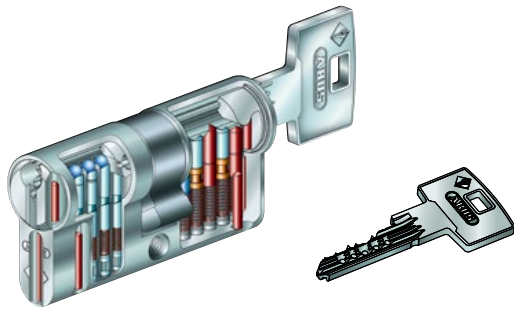

System Standard

- 6 Pin 10 depth registered profile

MK
With 2 cut keys

KD/KA
With 2 cut keys

'O' Bitted
Without keys

DM
Cylinder without cores and keys

410 Double Euro Cylinder

Overall Cylinder Size	MK	KD/KA	DM
60mm	£37.58	£27.63	£16.52
65mm	£39.72	£29.77	£18.66
70mm	£41.86	£31.91	£20.80
75mm	£44.00	£34.05	£22.94
80mm	£46.14	£36.19	£25.08
85mm	£48.28	£38.33	£27.22
90mm	£50.42	£40.47	£29.36
95mm	£52.56	£42.61	£31.50
100mm	£54.70	£44.75	£33.64
105mm	£56.84	£46.89	£35.78
110mm	£58.99	£49.04	£37.92
Add £4.74 for every 5mm above 60mm for sizes over 110mm			
Example: 410KD 35 35 = 70mm @ £31.91			
Note: When ordering offsets please specify both offset sizes			

430 Thumbturn Euro Cylinder (Z Turn)

Overall Cylinder Size	MK	KD/KA	DM
60mm	£46.08	£36.13	£20.24
65mm	£48.22	£38.27	£22.38
70mm	£50.36	£40.41	£24.52
75mm	£52.50	£42.55	£26.66
80mm	£54.64	£44.69	£28.80
85mm	£56.78	£46.83	£30.94
90mm	£58.92	£48.97	£33.08
95mm	£61.06	£51.11	£35.22
100mm	£63.20	£53.25	£37.36
105mm	£65.34	£55.39	£39.50
110mm	£67.48	£57.53	£41.64
Add £4.74 for every 5mm above 60mm for sizes over 110mm			
Example: 430KD 35 35 = 70mm @ £40.41			
Note: When ordering offsets please specify both offset sizes			

452 Half Euro Cylinder

Overall Cylinder Size	MK	KD/KA	DM
40mm	£32.82	£22.87	£11.24
45mm	£34.96	£25.01	£13.38
50mm	£37.10	£27.15	£15.52
55mm	£39.24	£29.29	£17.66
60mm	£41.38	£31.43	£19.80
65mm	£43.53	£33.58	£21.94
70mm	£45.67	£35.72	£24.08
Add £4.74 for every 5mm above 60mm for sizes over 110mm			
Example: 452KD 10 30 = 40mm @ £22.87			

417 Double Oval Cylinder

Overall Cylinder Size	MK	KD/KA	DM
60mm	£61.27	£51.32	£33.75
70mm	£65.55	£55.60	£38.03
80mm	£69.83	£59.88	£42.31
90mm	£74.11	£64.16	£46.59

437 Thumbturn Oval Cylinder (Z Turn)

Overall Cylinder Size	MK	KD/KA	DM
60mm	£73.01	£63.06	£39.63
70mm	£77.29	£67.34	£43.91
80mm	£81.57	£71.62	£48.19
90mm	£85.85	£75.90	£52.47

457 Half Oval Cylinder

Overall Cylinder Size	MK	KD/KA	DM
40mm	£41.82	£31.87	£29.36
45mm	£43.96	£34.01	£31.50
50mm	£46.10	£36.15	£33.64
60mm	£48.24	£38.29	£35.78

Other Cylinders

Item No	Description	MK	KD/KA	'O' Bitted
456-29.6 NI / MS	Standard - UK Rim Cylinder	£42.86	£32.91	£25.31
456-D30	Standard - Push Lock Cylinder	£72.72	£62.77	£55.17
456-ES1	Standard - Key 24mm Switch Cylinder	£82.45	£72.50	£64.90
456-ES2	Standard - Key 24mm (Rebound) Switch Cylinder	£82.45	£72.50	£64.90
456-H24	Standard - 25mm Dia Cam Lock	£41.95	£32.00	£24.40
456-MZ	Standard - Furniture Cylinder	£59.84	£49.89	£42.29
456-SR1 NI / MS	Standard - UK Mortise Screw-In Cylinder	£50.22	£40.27	£32.67
457-1 NI / MS	Standard - Internal Scandinavian Cylinder	£41.82	£31.87	£24.27
457-2 NI / MS	Standard - External Scandinavian Cylinder	£41.82	£31.87	£24.27
457-M NI / MS	Standard - Norwegian Oval Cylinder	£52.77	£42.82	£35.22
492-VHS83	Standard - 83 Padlock Cylinder	£41.14	£31.19	£23.59