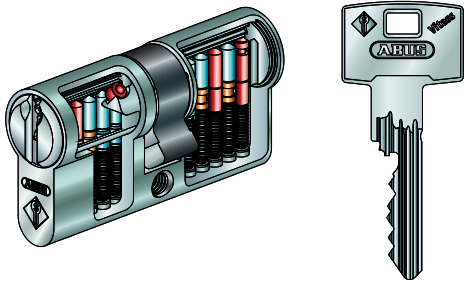

System Vitess.1000

- Curved key profile system
- Patented until 2034 with Intop trademark protection
- Unlimited trademark protection and technical copy protection
- Multiple paracentric 3D curved profile

MK
With 2 cut keys

KD/KA
With 2 cut keys

'0' Bitted
Without keys

DM
Cylinder without cores and keys

V1L410 Double Euro Cylinder			
Overall Cylinder Size	MK	KD/KA	DM
60mm	£41.72	£31.77	£16.52
65mm	£43.86	£33.91	£18.66
70mm	£46.00	£36.05	£20.80
75mm	£48.14	£38.19	£22.94
80mm	£50.28	£40.33	£25.08
85mm	£52.42	£42.47	£27.22
90mm	£54.56	£44.61	£29.36
95mm	£56.70	£46.75	£31.50
100mm	£58.84	£48.89	£33.64
105mm	£60.98	£51.03	£35.78
110mm	£63.12	£53.17	£37.92
Add £4.74 for every 5mm above 60mm for sizes over 110mm			
Example: 410KD 35 35 = 70mm @ £36.05			
Note: When ordering offsets please specify both offset sizes			

V1L430 Thumbturn Euro Cylinder (Z Turn)			
Overall Cylinder Size	MK	KD/KA	DM
60mm	£50.40	£40.45	£20.24
65mm	£52.54	£42.59	£22.38
70mm	£54.68	£44.73	£24.52
75mm	£56.82	£46.87	£26.66
80mm	£58.96	£49.01	£28.80
85mm	£61.10	£51.15	£30.94
90mm	£63.24	£53.29	£33.08
95mm	£65.38	£55.43	£35.22
100mm	£67.52	£57.57	£37.36
105mm	£69.67	£59.72	£39.50
110mm	£71.81	£61.86	£41.64
Add £4.74 for every 5mm above 60mm for sizes over 110mm			
Example: 430KD 35 35 = 70mm @ £44.73			
Note: When ordering offsets please specify both offset sizes			

V1L452 Half Euro Cylinder			
Overall Cylinder Size	MK	KD/KA	DM
40mm	£35.92	£25.97	£11.24
45mm	£38.06	£28.11	£13.38
50mm	£40.20	£30.25	£15.52
55mm	£42.34	£32.39	£17.66
60mm	£44.48	£34.53	£19.80
65mm	£46.62	£36.67	£21.94
70mm	£48.76	£38.81	£24.08
Add £4.74 for every 5mm above 60mm for sizes over 110mm			
Example: 452KD 10 30 = 40mm @ £25.97			

V1L417 Double Oval Cylinder			
Overall Cylinder Size	MK	KD/KA	DM
60mm	£68.94	£58.99	£33.75
70mm	£73.22	£63.27	£38.03
80mm	£77.50	£67.55	£42.31
90mm	£81.78	£71.83	£46.59

V1L437 Thumbturn Oval Cylinder (Z Turn)			
Overall Cylinder Size	MK	KD/KA	DM
60mm	£81.97	£72.02	£39.63
70mm	£86.25	£76.30	£43.91
80mm	£90.53	£80.58	£48.19
90mm	£94.81	£84.86	£52.47

V1L457 Half Oval Cylinder			
Overall Cylinder Size	MK	KD/KA	DM
40mm	£59.11	£49.16	£29.36
45mm	£61.25	£51.30	£31.50
50mm	£63.39	£53.44	£33.64
60mm	£65.53	£55.58	£35.78